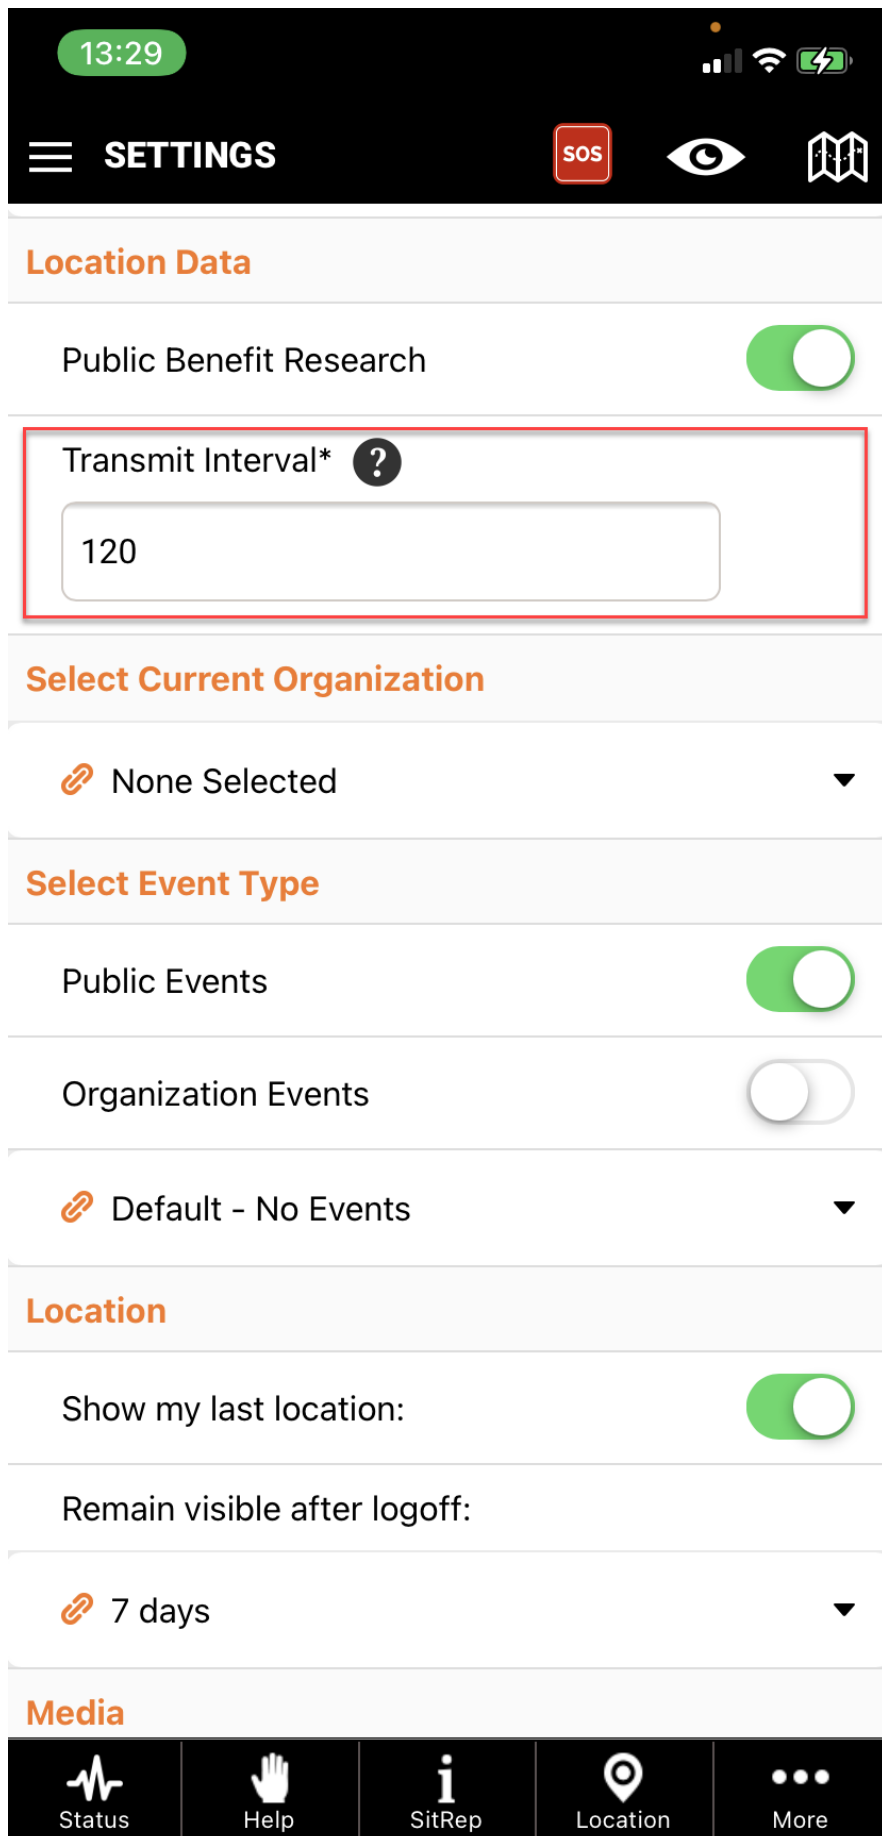

Mobile App

What is the tracking interval?

This is the frequency at which your location is logged. (This data is never sold or used for commercial purposes)

For more details on all tracking settings - [click here](#)

Sharing location information is important for your safety, dispatching as part of a rescue team, sending you location-based alerts and notifications, and finding you if something goes wrong. You have many options to go "invisible" or reduce your visibility to other PubSafe users.

Cross Reference: Visibility options - [Click here](#)

Update: Update screen capture when new tracking interval options are implemented.

Mobile App

Mobile App

Unique solution ID: #1139

Author: PubSafe

Last update: 2026-03-23 16:29