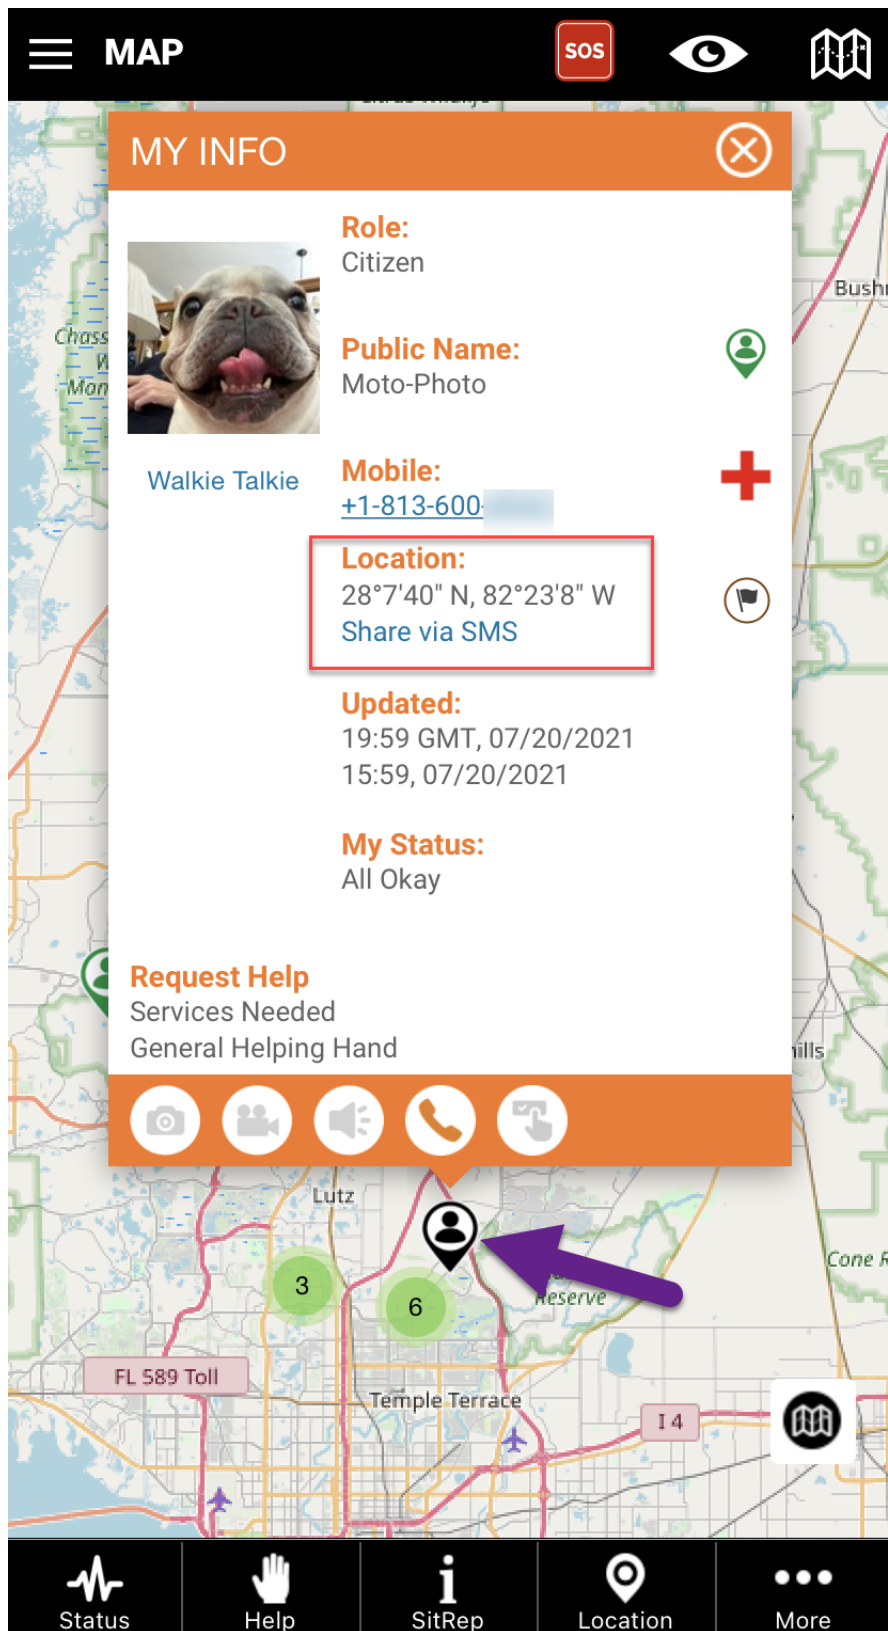

Mobile App

How do I find and share my location?

Select your icon on the map. It is the one that is always black regardless of you being in a responder or citizen role. Other users will see your icon based on your status.

You can click Share via SMS, read the coordinates to someone or copy from a text message to paste into another app.

Mobile App

Mobile App

Unique solution ID: #1140

Author: PubSafe

Last update: 2026-03-23 16:29