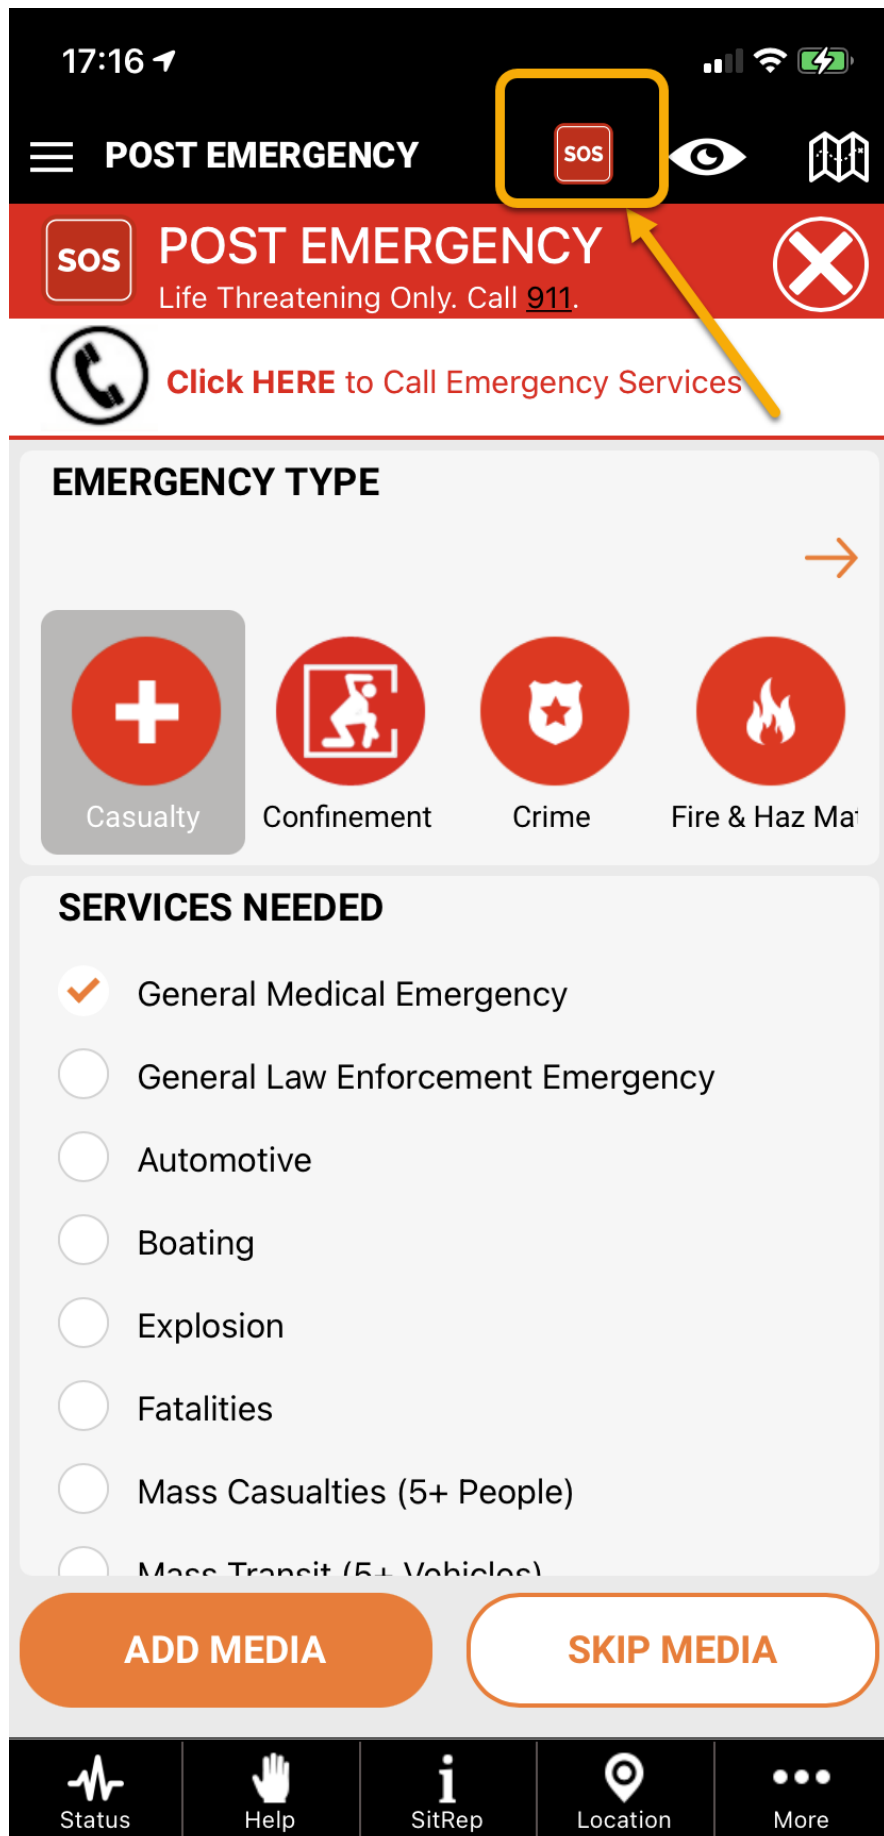

# Mobile App

## How does an SOS emergency work?

SOS should only be used for life and death emergencies. Using the SOS falsely is likely a crime as emergency responders may, or may not, see the request and respond.

To initiate an SOS simply click the icon at the top of the mobile app and follow the steps. Any emergency must be renewed as indicated by the countdown timer. SOS emergencies that expire may be canceled and response efforts stopped.