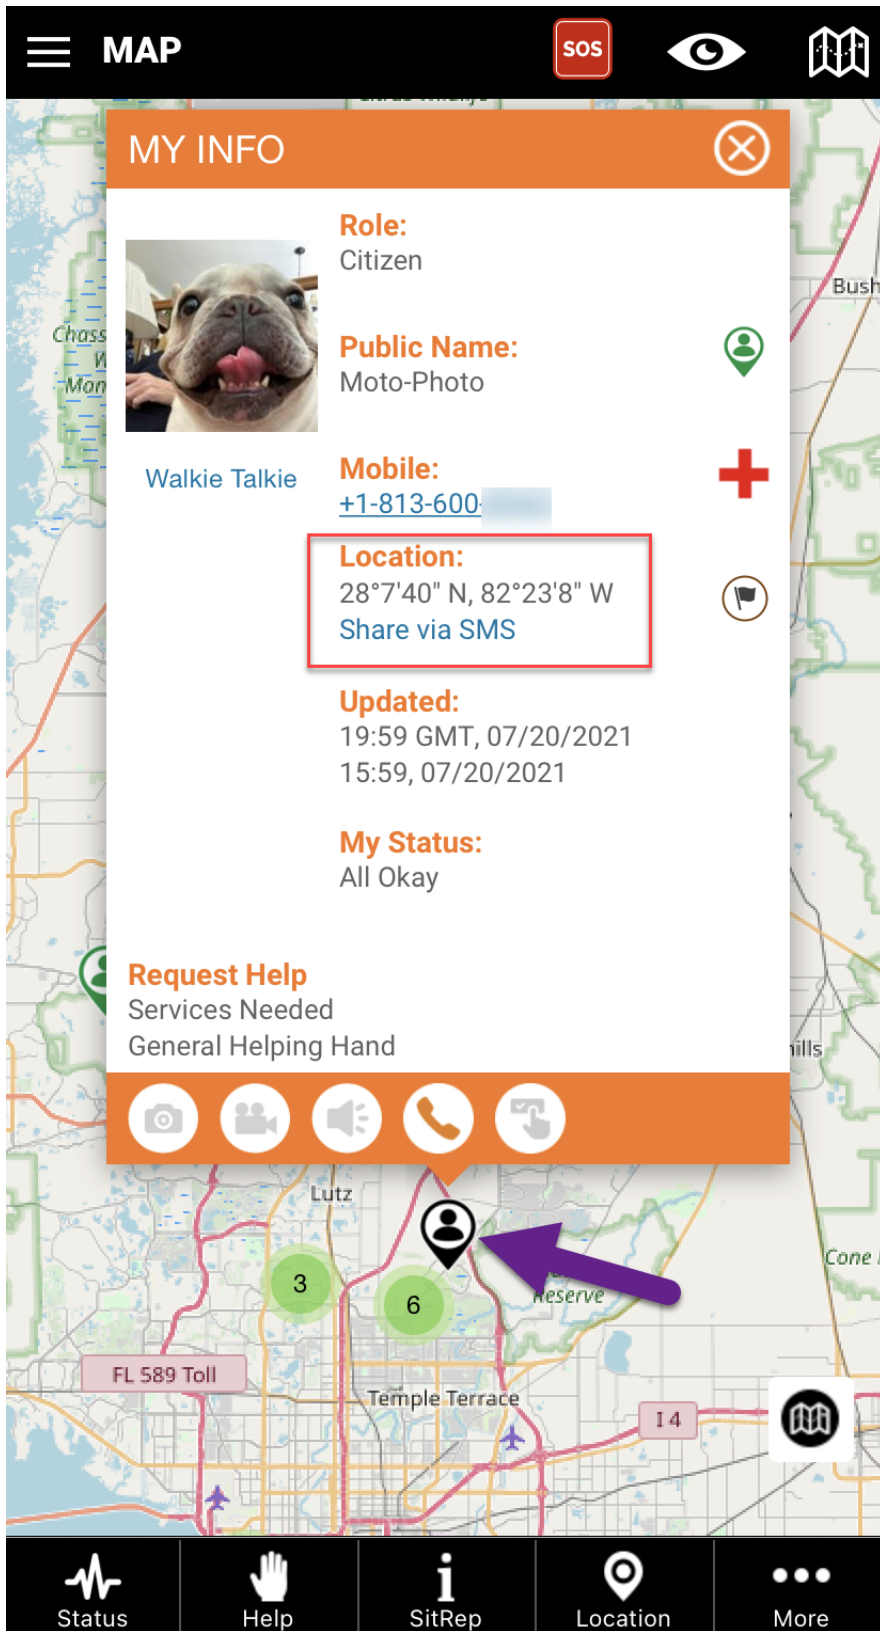

Mobile App

How do I find and share my location?

Select your icon on the map. It is the one that is always black regardless of you being in a responder or citizen role. Other users will see your icon based on your status.

You can click Share via SMS, read the coordinates to someone or copy from a text message to paste into another app.

Mobile App

Mobile App

Unique solution ID: #1035

Author: PubSafe

Last update: 2021-07-22 20:56