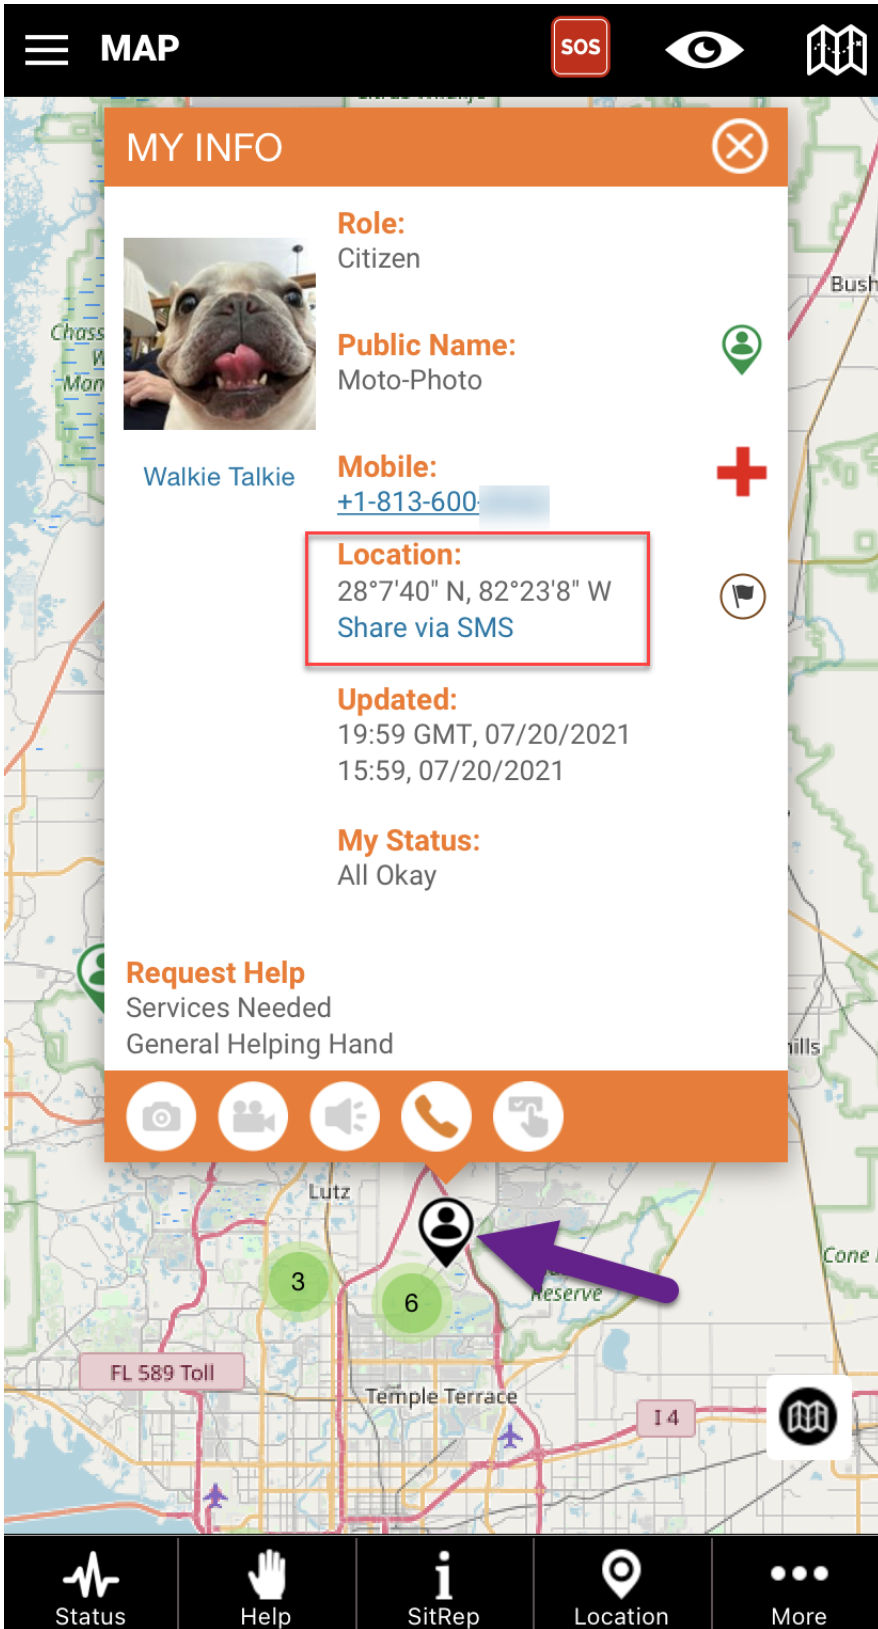

Mobile App

How do I find and share my location?

Select your icon on the map. It is the one that is always black regardless of you being in a responder or citizen role. Other users will see your icon based on your status.

You can click Share via SMS, read the coordinates to someone or copy from a text message to paste into another app.

Mobile App

Mobile App

Unique solution ID: #1035

Author: PubSafe

Last update: 2021-07-22 20:56