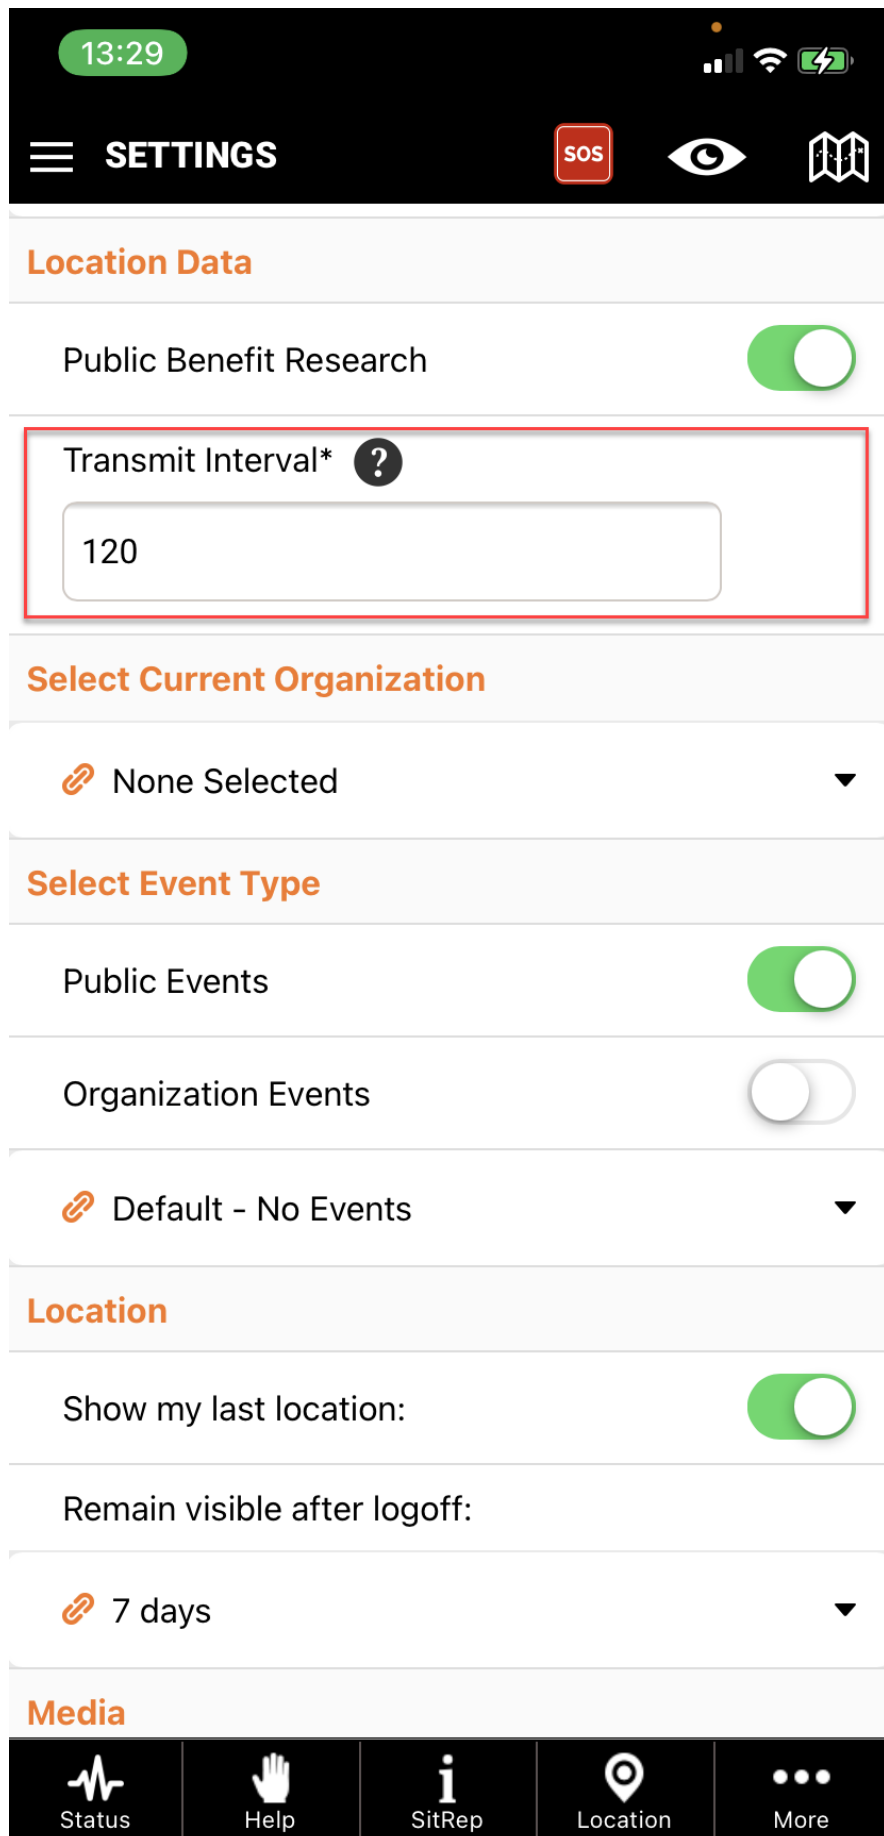

Mobile App

What is the tracking interval?

This is the frequency at which your location is logged. (This data is never sold or used for commercial purposes)

For more details on all tracking settings - [click here](#)

Sharing location information is important for your safety, dispatching as part of a rescue team, sending you location-based alerts and notifications, and finding you if something goes wrong. You have many options to go "invisible" or reduce your visibility to other PubSafe users.

Cross Reference: Visibility options - [Click here](#)

Update: Update screen capture when new tracking interval options are implemented.

Mobile App

Mobile App

Unique solution ID: #1054

Author: PubSafe

Last update: 2021-09-27 16:01